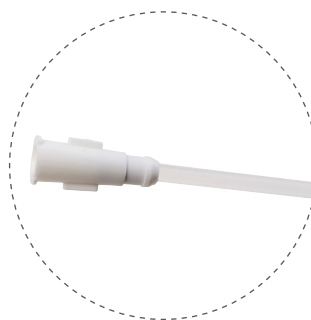

# BUSTER Dog Catheter

The popular range of BUSTER Dog Catheter now consists of 7 sizes of catheters!

- Female luer lock fitting
- Rigid though flexible polypropylene catheter tubing for easy introduction
- Rounded end and atraumatic side holes to avoid tissue damage
- Userfriendly blister packaging
- 12/pk

Cat. No	Size, Metric	Size, Imperial
273405	1.3 mm x 50 cm	4 Fr x 20 in
273406	1.6 mm x 50 cm	5 Fr x 20 in
273410	2.0 mm x 50 cm	6 Fr x 20 in
273411	2.3 mm x 50 cm	7 Fr x 20 in
273420	2.6 mm x 50 cm	8 Fr x 20 in
273421	3.0 mm x 50 cm	9 Fr x 20 in
273430	3.3 mm x 50 cm	10Fr x 20 in

Rounded end and atraumatic side holes

Flexible polypropylene tubing

Female luer lock fitting