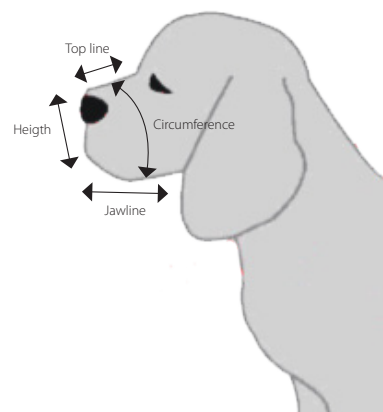

BUSTER Dog Nylon Muzzle

- Made from polypropylene, strong and comfortable material
- Easy to fit securely, strong with handy snap-lock
- Machine washable at 30° C

Suitable for dog breeds such as

- Size 0 Yorkshire Terrier, Mini Poodle
- Size 1 West Highland White Terrier, Jack Russel, Dachshund
- Size 2 Border Collie, Beagle, Cocker Spaniel
- Size 3 Labrador Retriever, German Shepherd, Dobermann
- Size 4 Wolfhounds, Great Danes, Pyrenean
- Size 5 Rottweiler
- Size 6 Extra long for large Wolfhound, Great Dane
- Size 7 Extra long for large Rottweiler
- Size 8 Boxer, special model for short-nosed dog breeds

Size	KRUUSE Cat. No	Circumference	Top Line	Height	Jawline
Measurements in cm (")					
Size 0	279395	13.0 (5.1")	3.0 (1.1")	6.0 (2.3")	6.0 (2.3")
Size 1	279396	14.0 (5.5")	4.0 (1.5")	6.0 (2.3")	8.0 (3.1")
Size 2	279397	17.0 (6.6")	5.5 (2.1")	7.0 (2.7")	9.0 (3.5")
Size 3	279398	20.0 (7.8")	6.0 (2.3")	9.0 (3.5")	12.0 (4.7")
Size 4	279399	25.0 (9.8")	8.0 (3.1")	11.0 (4.3")	15.0 (5.9")
Size 5	279400	22.5 (8.8")	7.0 (2.7")	10.0 (3.9")	14.0 (5.5")
Size 6	279401	30.0 (11.8")	8.0 (3.1")	14.0 (5.5")	14.0 (5.5")
Size 7	279402	28.0 (11")	6.0 (2.3")	13.0 (5.1")	12.0 (4.7")
Size 8	279403	31.0 (12.2")	4.0 (1.5")	14.0 (5.5")	9.0 (3.5")

BUSTER Nylon Muzzle for Brachycephalic Breeds

- Covers the eyes
- Restrictive effect
- Allows oral and probe treatments
- Nylon material is X-ray transparent
- Machine washable at 30°C

- | Cat. No | Description |
|---------|-------------------------------------------------------|
| 279460 | BUSTER Vet Nylon muzzle for brachycephale dog, size S |
| 279461 | BUSTER Vet nylon muzzle for brachycephale dog, size L |